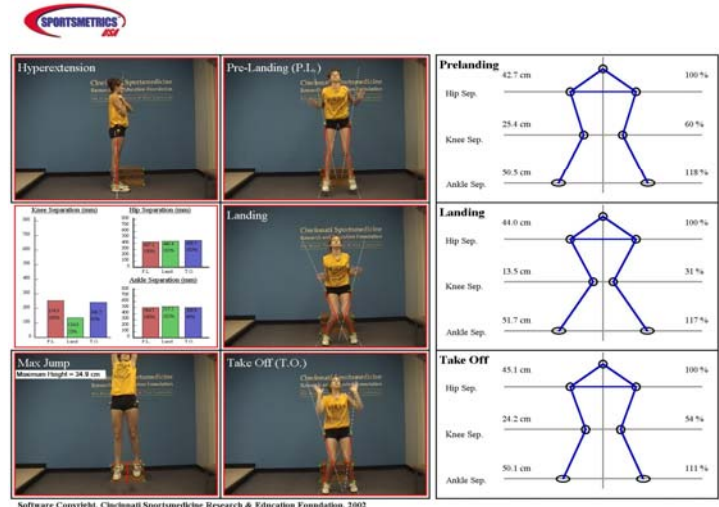

Each year in the US, **1 in 100** female high school athletes will **suffer a serious knee injury**.
Santa Rosa Orthopaedics invites YOU to find out how your jumping technique can impact your risk!

Knee ligament injury rates are 2-10 times higher in female athletes than in male athletes.

Get screened for injury risks! Video analysis of the athlete's control of the knee during deceleration and acceleration is one screening test. For the video analysis of jumping mechanics, the athlete is videotaped jumping off a 12" box to the floor and directly performing a maximum vertical jump. Cincinnati Sportsmedicine's **Exclusive Video Analysis Software** provides objective measurements of knee movement during landing and jumping.

Athletes who exhibit excessive inward motion may be at greater risk to sustain serious knee injuries.

Santa Rosa Orthopaedics, Sports Medicine and Rehabilitation is coming to Empire Tryouts at SSU to conduct this important screening!

Get involved in a training program tailored to correct deficiencies noted in testing. Created under the direction of internationally-renowned orthopaedic sports medicine surgeon, Frank R. Noyes, M.D., **Sportsmetrics™** is the first and only training program scientifically proven to decrease knee injuries in female athletes and to increase muscular power and jump height.