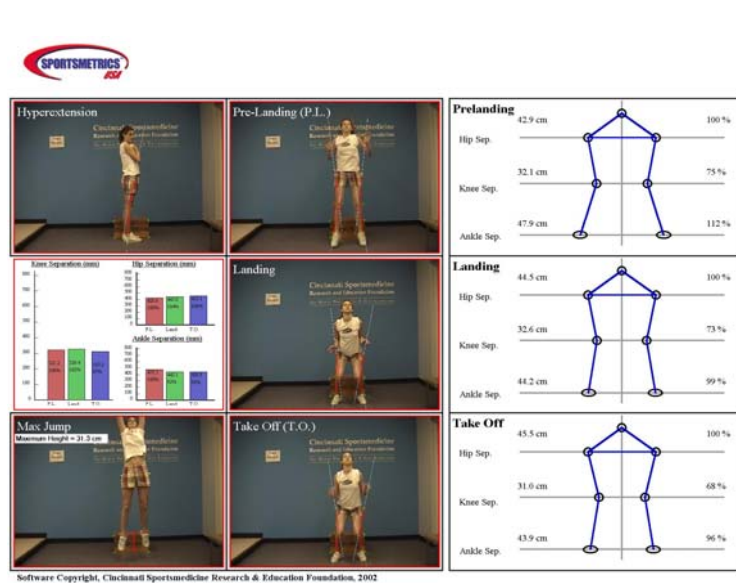

Get involved in a training program tailored to correct deficiencies noted in testing. Created under the direction of internationally-renowned orthopaedic sports medicine surgeon, Frank R. Noyes, M.D., **Sportsmetrics™** is the first and only training program scientifically proven to decrease knee injuries in female athletes and to increase muscular power and jump height.